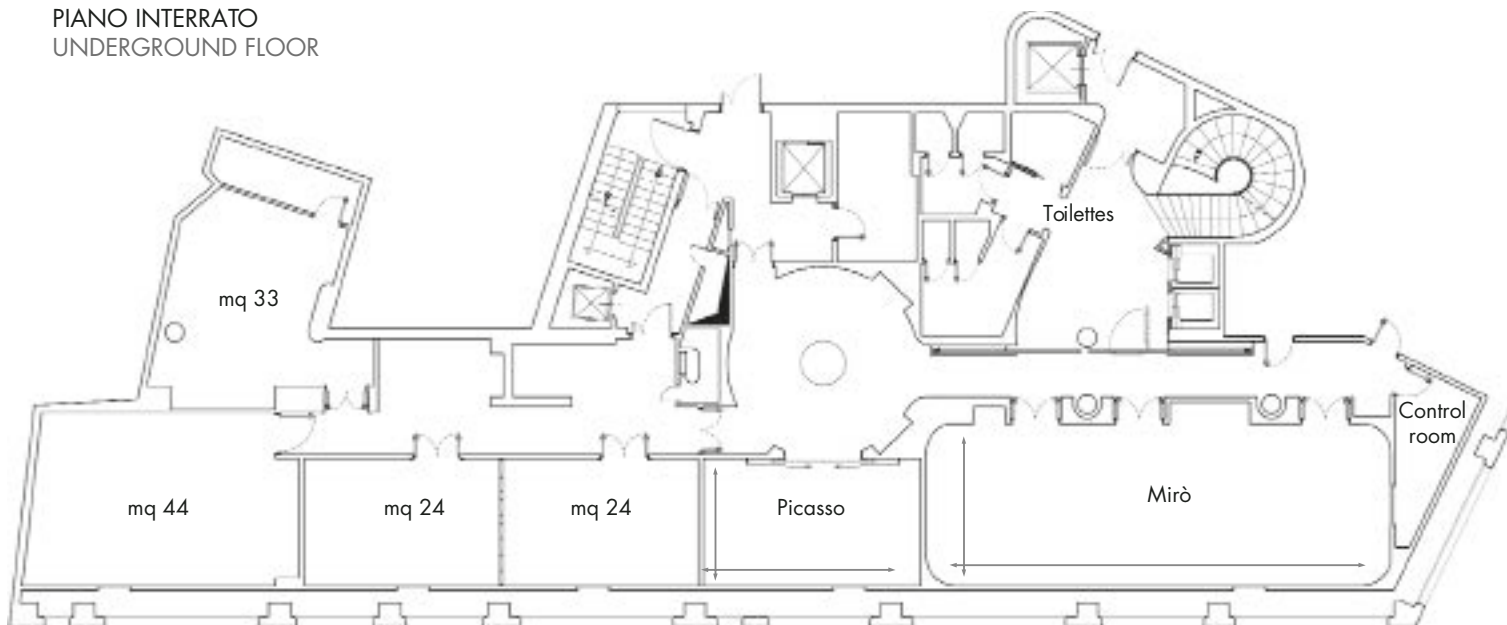

PIANO INTERRATO  
UNDERGROUND FLOOR

PIANO TERRA  
GROUND FLOOR

**Attrezzature standard gratuite:**  
Free standard meeting equipment:

Lavagna a fogli mobili  
Flip Chart  
Schermo  
Screen  
Blocco note e penna  
Stationary  
Hospitality desk  
Hospitality desk