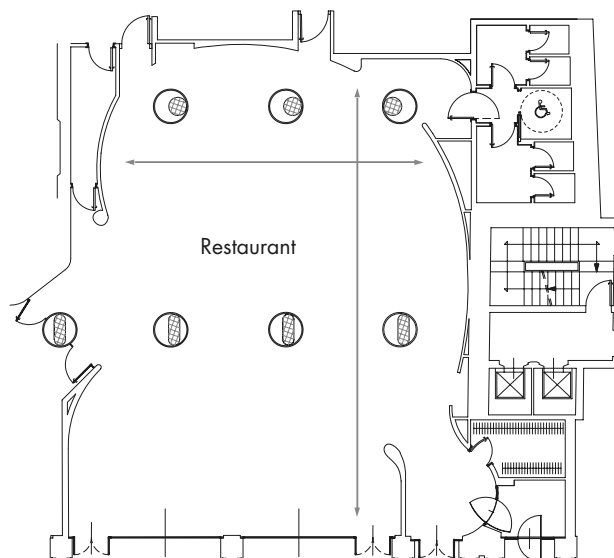

PIANO INTERRATO  
UNDERGROUND FLOOR

PIANO TERRA  
GROUND FLOOR

**Attrezzature standard gratuite:**  
Free standard meeting equipment:

Lavagna a fogli mobili  
Flip Chart  
Schermo  
Screen  
Blocco note e penna  
Stationary  
Hospitality desk  
Hospitality desk